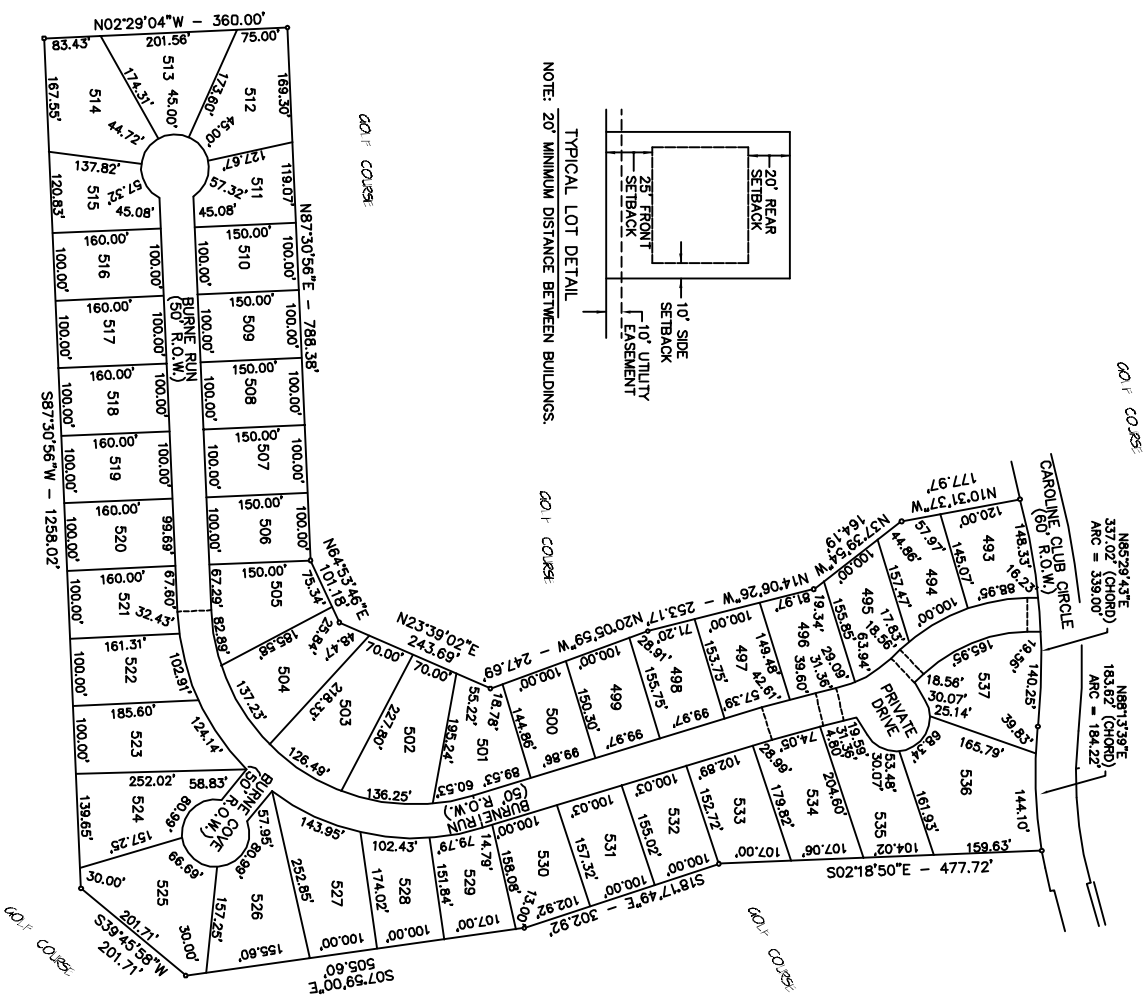

SUNDOWN AT CAROLINE

2400 square foot minimum

Lot #

Price

SOLD OUT

Web Site: www.carolinems.com

**For information: Call 601-605-4458
Lots subject to prior sale
Prices subject to change without notice
January 10, 2014 (msj)**

SITUATED IN
SUNDOWN AT CAROLINE
SECTION 13, TOWNSHIP 8 NORTH - RANGE 1 EAST
MADISON COUNTY, MISSISSIPPI

SUNDOWN AT CAROLINE

SITUATED IN
SUNDOWN AT CAROLINE
SECTION 13, TOWNSHIP 8 NORTH - RANGE 1 EAST
MADISON COUNTY, MISSISSIPPI